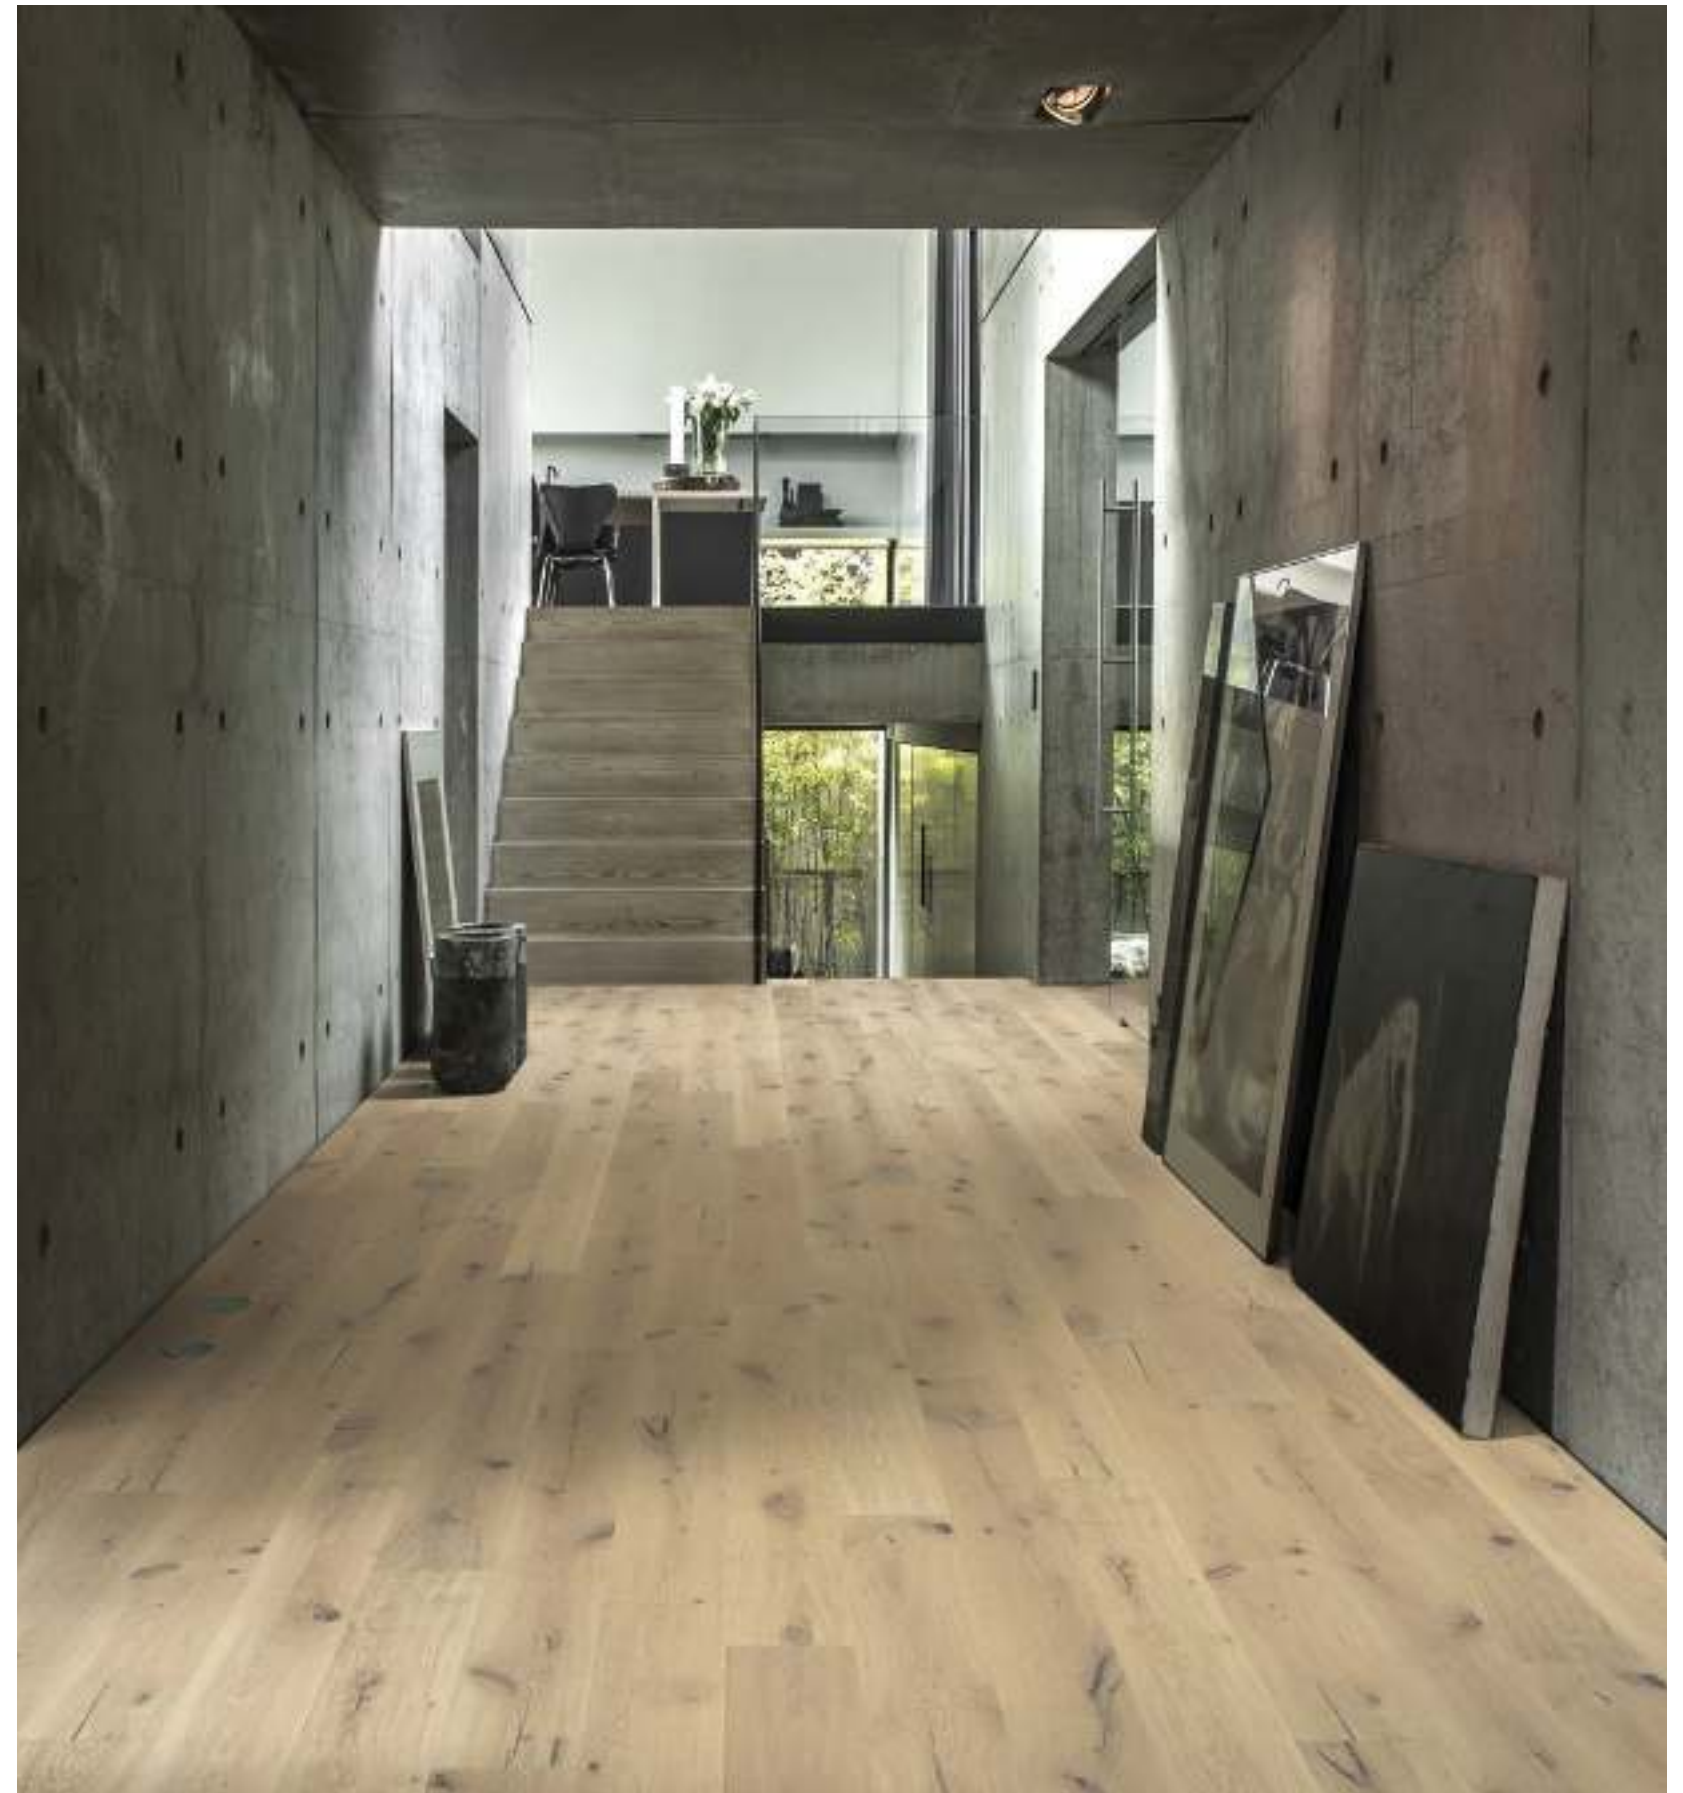

Technical Specifications:

Design:	1-Strip
Surface Treatment:	Oiled, Handscraped, 4-Sided Bevel
Board Dimensions:	1900mm x 190mm x 14mm
Wear-Layer:	3mm Approx.
Re-Sandable:	2 – 3 Times.
Joint:	Woodloc® 5G Click-Joint
Installation:	Floating or Glue-Down
Pack Size:	2.88m² per pack
Warranty:	25 Years.